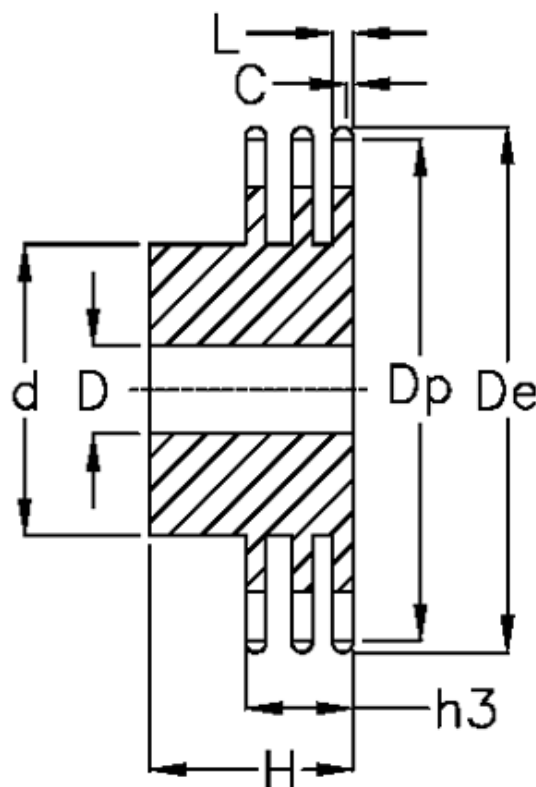

Article number: 616013003039

Description: Sprocket 06 B-3 Z=39 triplex
predrilled

Measures

C	= 1	h3	= 25.6
d	= 90	L	= 5.2
D	= $16 \pm 0,5$	Number of teeth	= 39
De	= 122.5		
Dp	= 118.37		
For chain size	= 3/8" x 7/32"		
For chain type	= 06 B-3		
H	= 40		